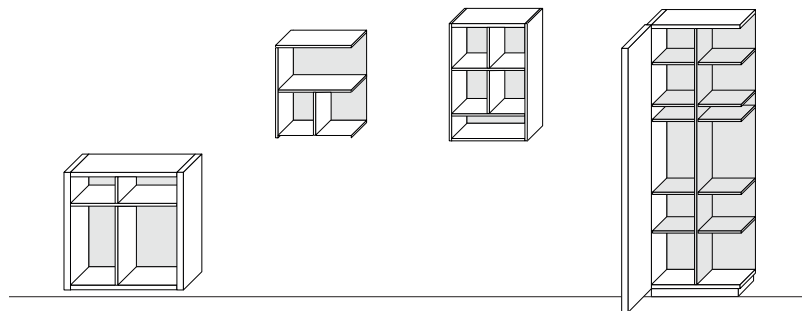

Design R&D Euromobil and Roberto Gobbo

Project

Open unit system for base units, tall units and wall units, with the possibility of combining different colours for the structure and inside. all the finishes available can be combined to taste, creating infinite possibilities.

Available finishes

- a. TSS
- b. Ecolaccato

Examples of modularity

Hanging Base units
Open wall units
Open tall units

[Find the nearest Euromobil dealer](#) to configure the Kabinspace system according to your needs.