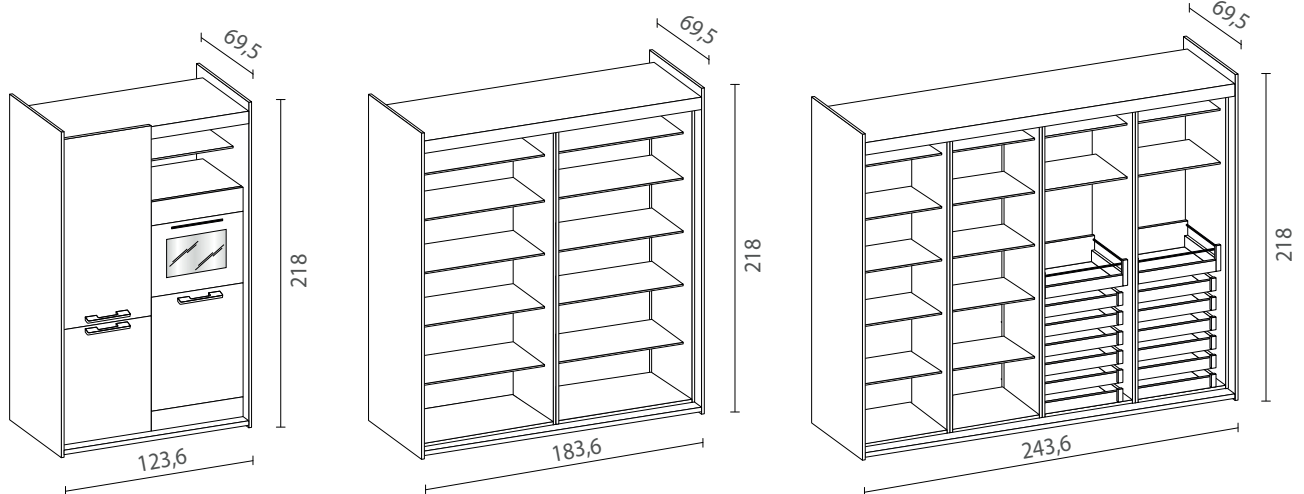

Examples of modularity

[Find the nearest Euromobil dealer](#) to configure the Kabinspace system according to your needs.