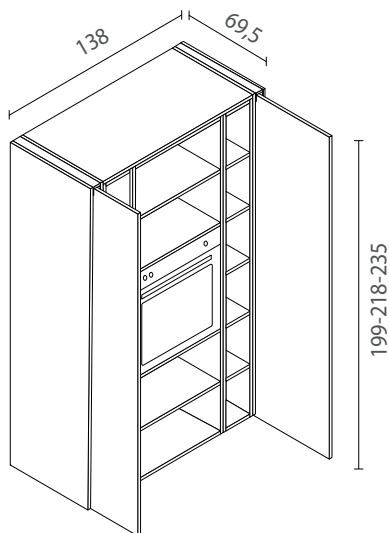

Examples of modularity

a. Cabinet Eldom
h. 199/218/235