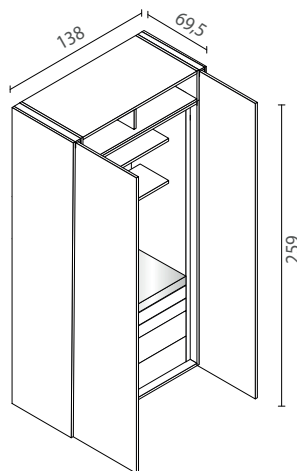

b. Cupboard Cabinet
h. 259

[Find the nearest Euromobil dealer](#) to configure the Kabinspace system according to your needs.