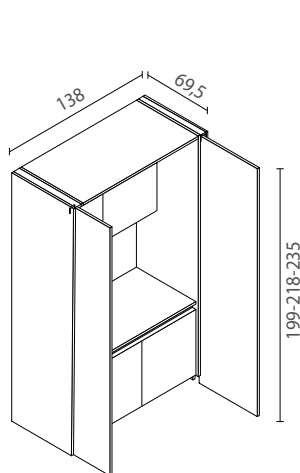

Examples of modularity

a. Cabinet Kitchen
h. 199/218/235