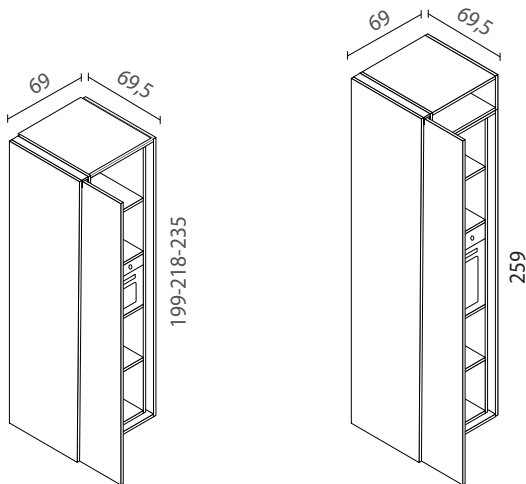

Examples of modularity

a. Single Cabinet
h. 199/218/235

b. Single Cabinet
h. 259

[Find the nearest Euromobil dealer](#) to configure the Kabinspace system according to your needs.