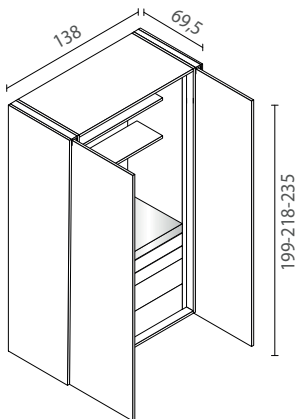

Examples of modularity

a. Cupboard Cabinet
h. 199/218/235