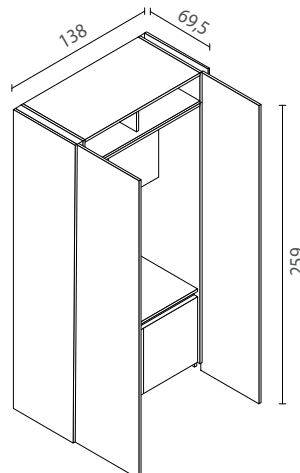

a. Cabinet Kitchen
h. 259

[Find the nearest Euromobil dealer](#) to configure the Kabinspace system according to your needs.