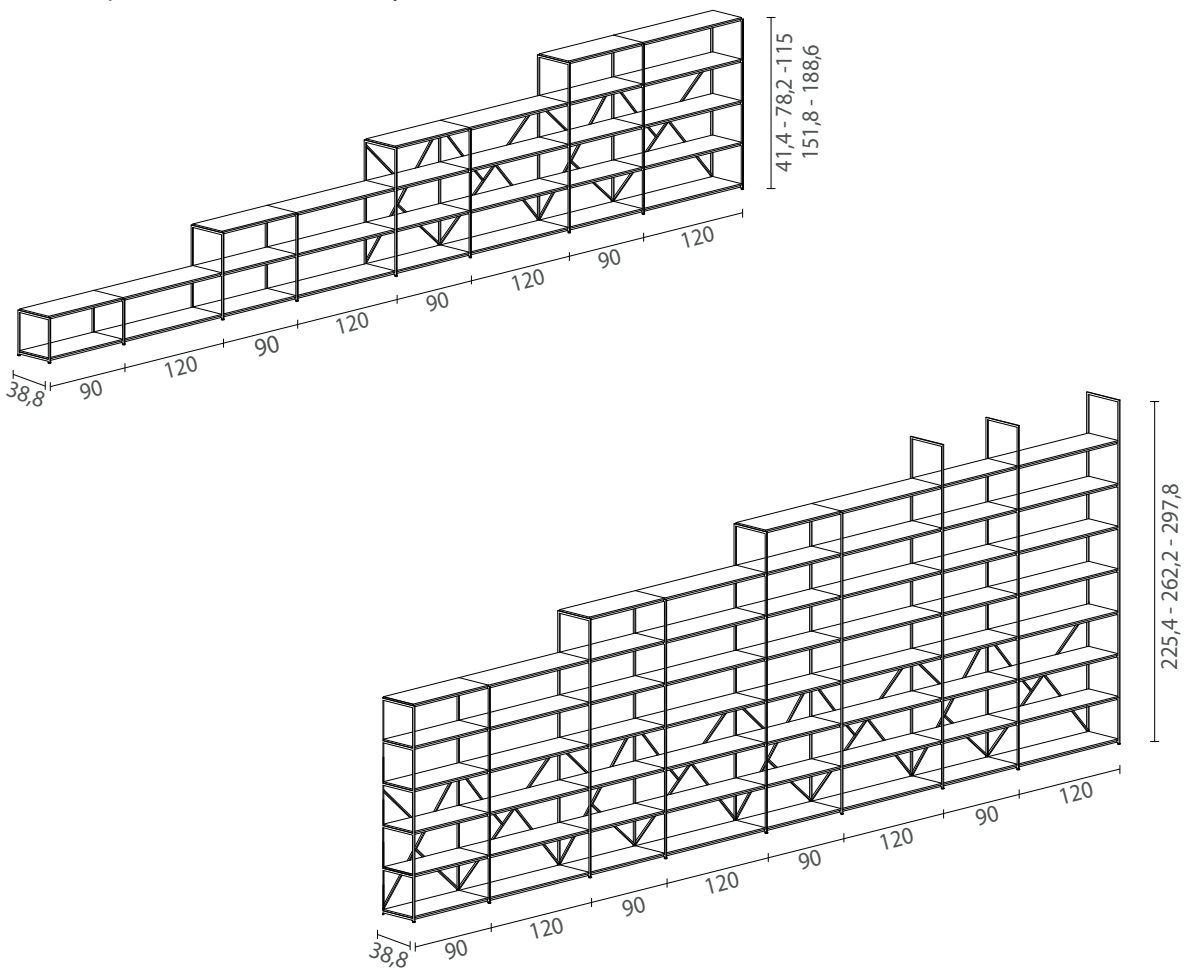

Examples of modularity

[Find the nearest Euromobil dealer](#) to configure the Kabinspace system according to your needs.