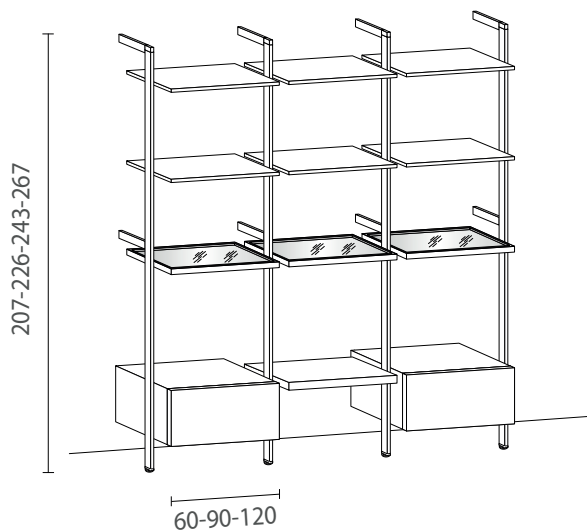

Examples of modularity

a. Wall fixing Totem bookcase