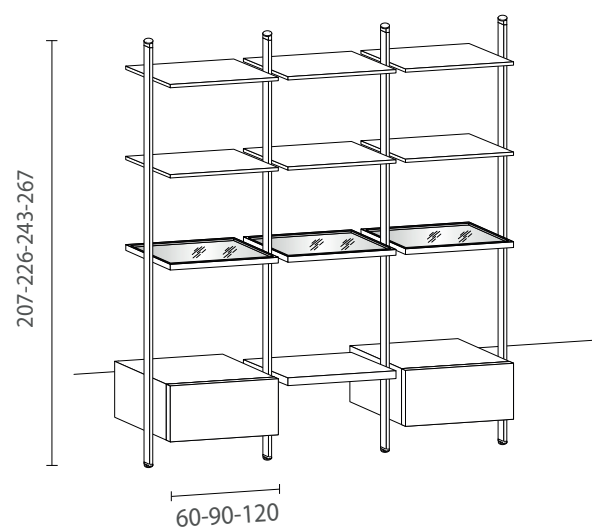

b. Ceiling fixing Totem bookcase

[Find the nearest Euromobil dealer](#) to configure the Kabinspace system according to your needs.