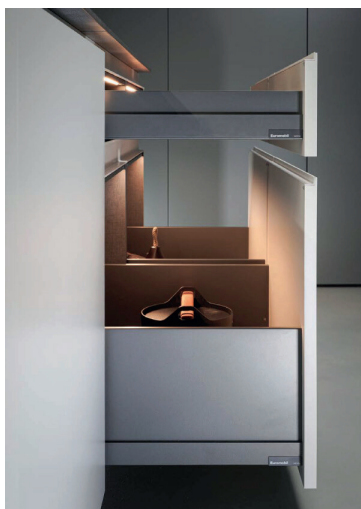

DRAWERS AND BASKETS

Euromobil

Design R&D Euromobil and Roberto Gobbo

"Easy Line" accessories with canaletto walnut bottom and solid wooden spacer

"Fit" accessories with oak grey bottom and anodized aluminium spacer

Moplen plastic accessories

NOVA PRO SCALA
Stone finish extractions

NOVA PRO CRYSTAL PLUS
Stone finish extractions with smoked glass sides

[Find the nearest Euromobil dealer](#) to configure the Kabinspace system according to your needs.