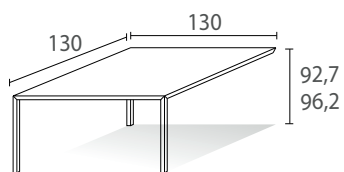

Design R&D Euromobil and Roberto Gobbo

Project

Painted metal table, 2x2 cm section legs and 2 cm thick lightened top

Available finishes

Optic white
Absolute black

Examples of modularity

Snack table

Table