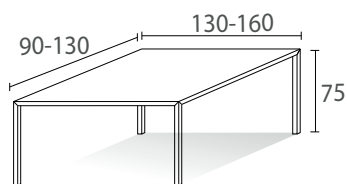

Design R&D Euromobil and Roberto Gobbo

Project

Painted metal table, 2x2 cm section legs and 2 cm thick lightened top

Available finishes

Optic white
Absolute black

Examples of modularity

Snack table

Table