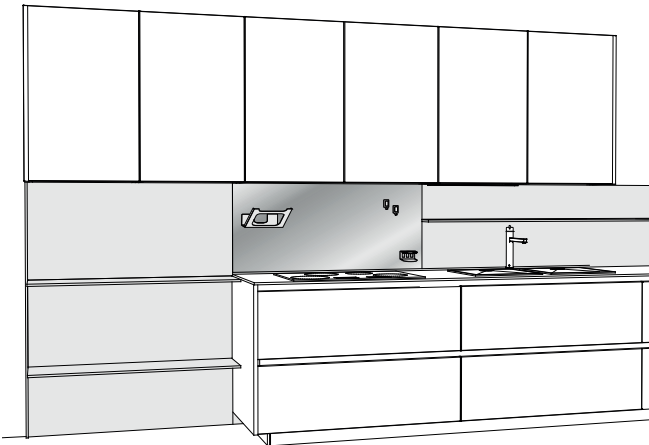

Design R&D Euromobil and Roberto Gobbo

Project

Boiserie system on horizontal rail with sliding element and a choice of several textures.

The system includes profiles and closing caps, a non-tip shelf system, customised measurements and high capacity to 16 kg.

magnetised accessories

The stand-on Horizon boiserie panel in satin stainless steel can be used to hold magnetised accessories.

Examples of modularity

[Find the nearest Euromobil dealer](#) to configure the Kabinspace system according to your needs.