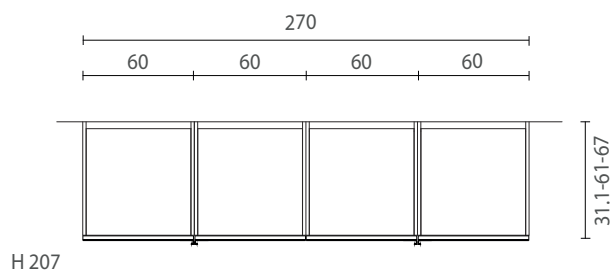

Examples of modularity

[Find the nearest Euromobil dealer](#) to configure the Kabinspace system according to your needs.